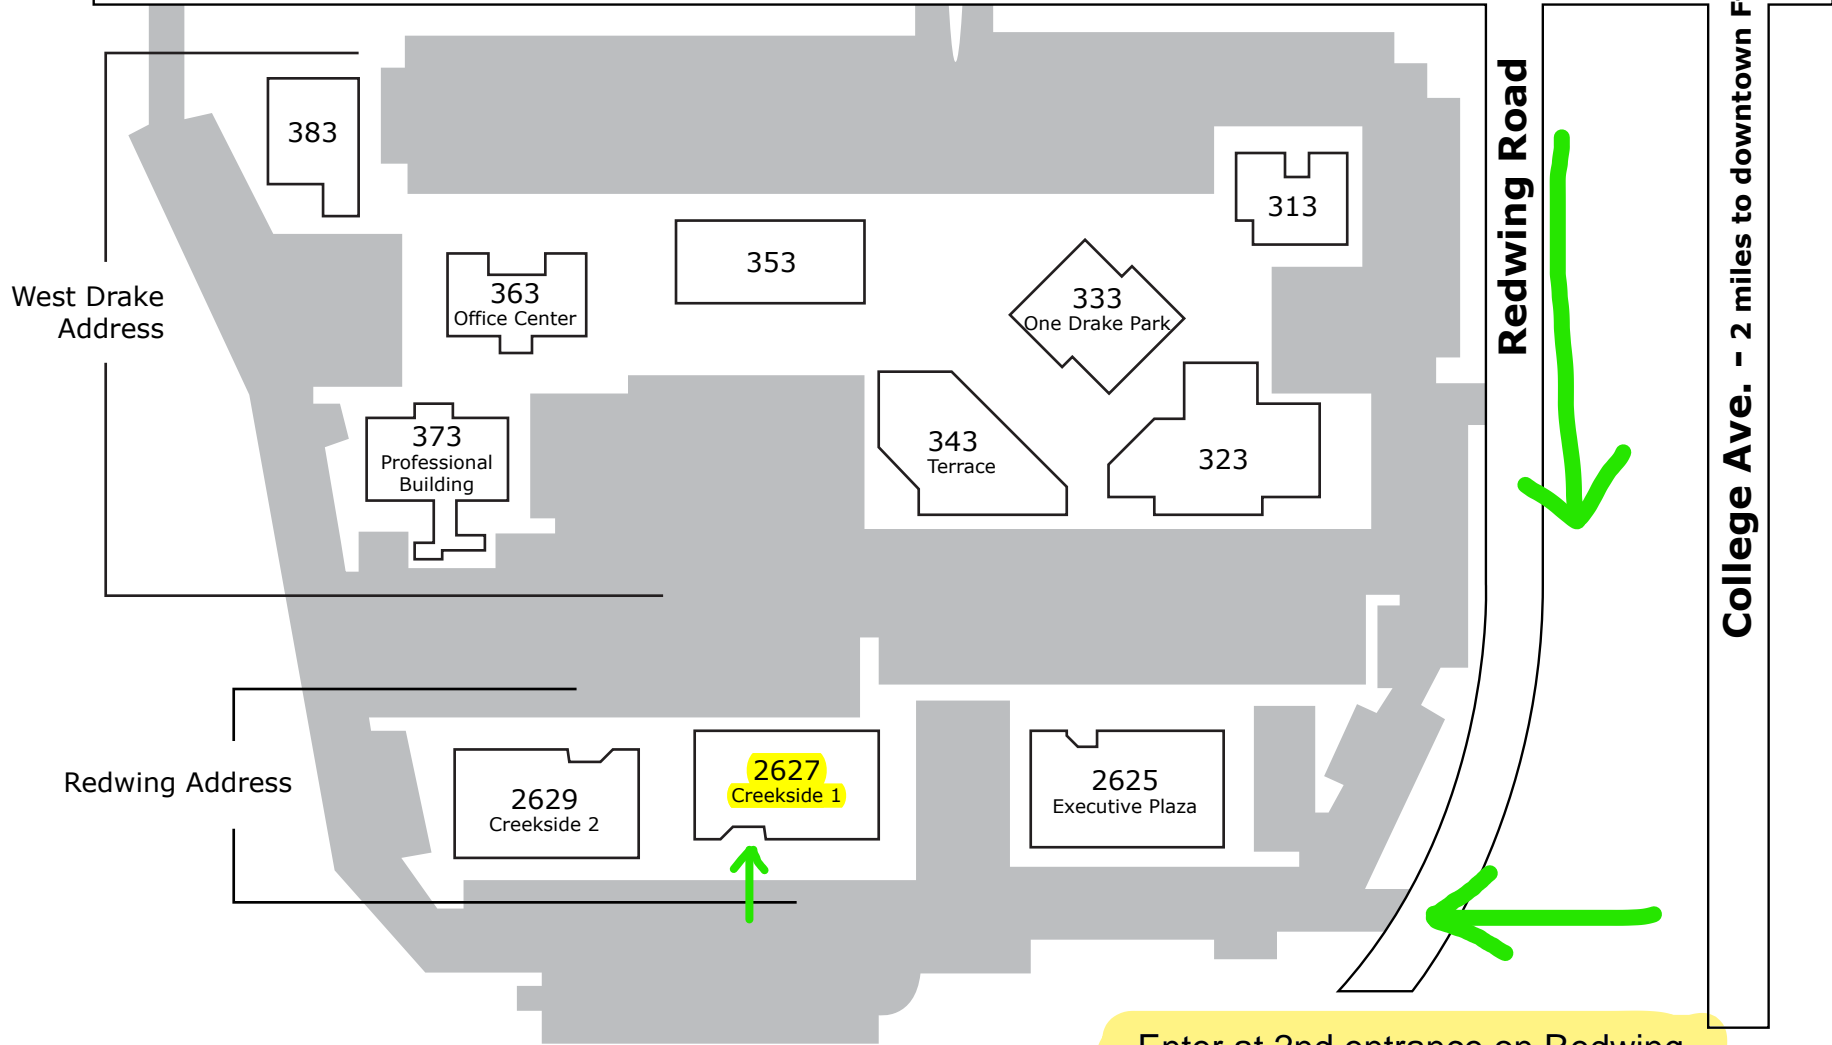

DRAKE PROFESSIONAL PARK

W. Drake Road - 1 block to College Ave. ▶

Redwing Road

College Ave. - 2 miles to downtown Ft. Collins ▲

Enter at 2nd entrance on Redwing